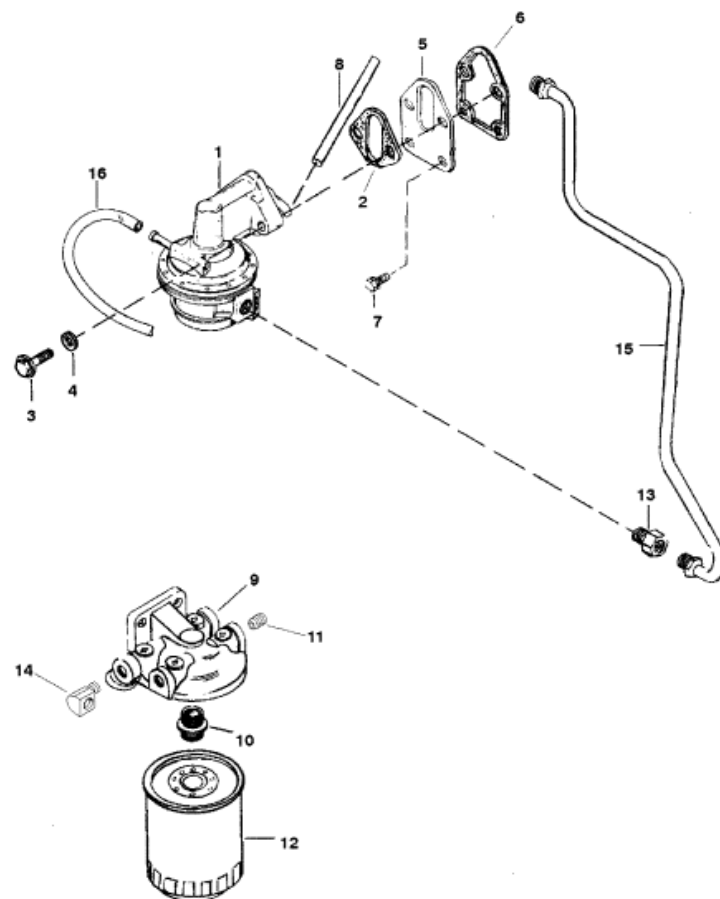

Parts List

Ref	Class	Part	Description	Qty	Comment	Footnote
1		97401A 8	PUMP-FUEL	1		
2	27	34213	GASKET-FUEL PUMP	1		2
3	10	34354	SCREW (3/8-16 X 1-1/2 IN.)	2		
4	13	35048	LOCKWASHER (3/8 IN.)	2		
5		35373	PLATE-MOUNTING	1		
6	27	34898	GASKET	1		2
7	10	35366	SCREW (1/4-20 X 9/16 IN.)	2		
8		35377	PUSH ROD	1	(USE WITH FLAT LIFTER ENGIN	
8		821150	PUSH ROD	1	(USE WITH ROLLER LIFTER EN	
9		89876A 3	BASE ASSEMBLY	1		
10	22	816133 1	FITTING	1		
11	22	32561	PIPE PLUG	3		
12	35	807172	FILTER-FUEL/WATER SEPARAT	1		
13	22	33821	CONNECTOR	1		
14	22	46982	ELBOW (90 DEG.)	1		
15	32	807463T	LINE-FUEL	1		
16	32	73815 67	HOSE-VENT	1		
.	27	806871A96	GASKET SET-OVERHAUL	1	CONTENTS INDICATED BY FOO	2